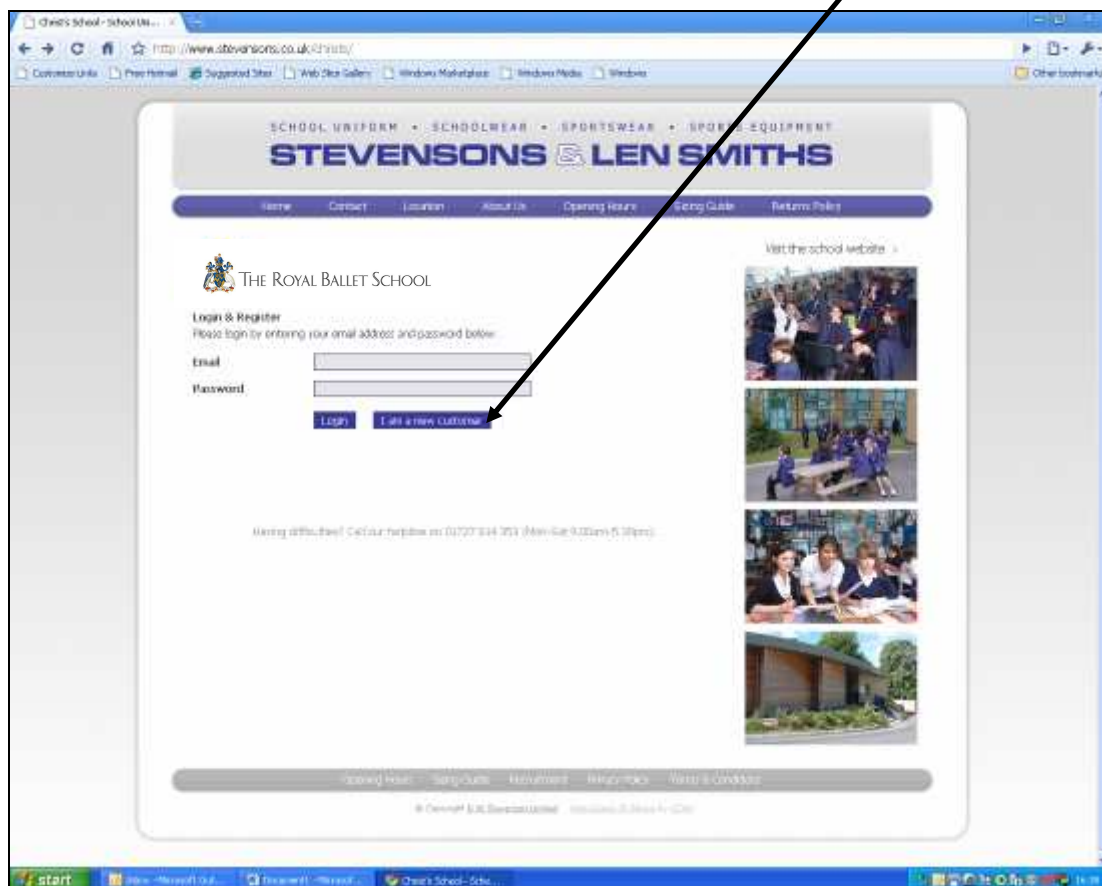

1. Through your internet browser, (Internet Explorer, Safari, Firefox, Google Chrome), type the following address into your address line:

www.stevensonsonline.co.uk

2. On the Stevensonsonline & Len Smiths homepage, scroll down and left click on the logo of The Royal Ballet School. The page below will appear.
3. As a first time user of the site, left click on 'I am a new customer'.